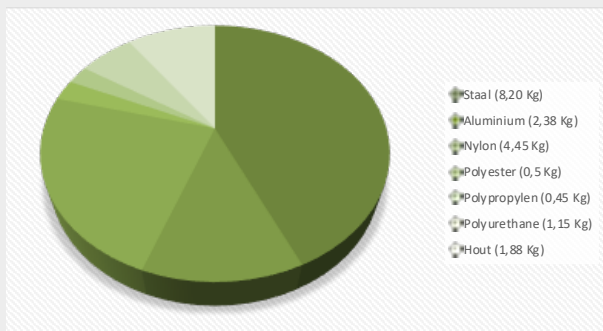

Use of low-emission materials

> ISO 14001

ISO 14001

Aandeel Materiaal // Material contents

Materiaal Material	Waarvan gerecycled Which recycled	Recyclebaar Recyclable
Staal // Steel	50%	100%
Aluminium	100%	100%
Nylon	100%	100%
Polyester	0%	100%
Polypropyleen	100%	100%
Polyurethanes	0%	80%
Hout // Wood	0%	100%